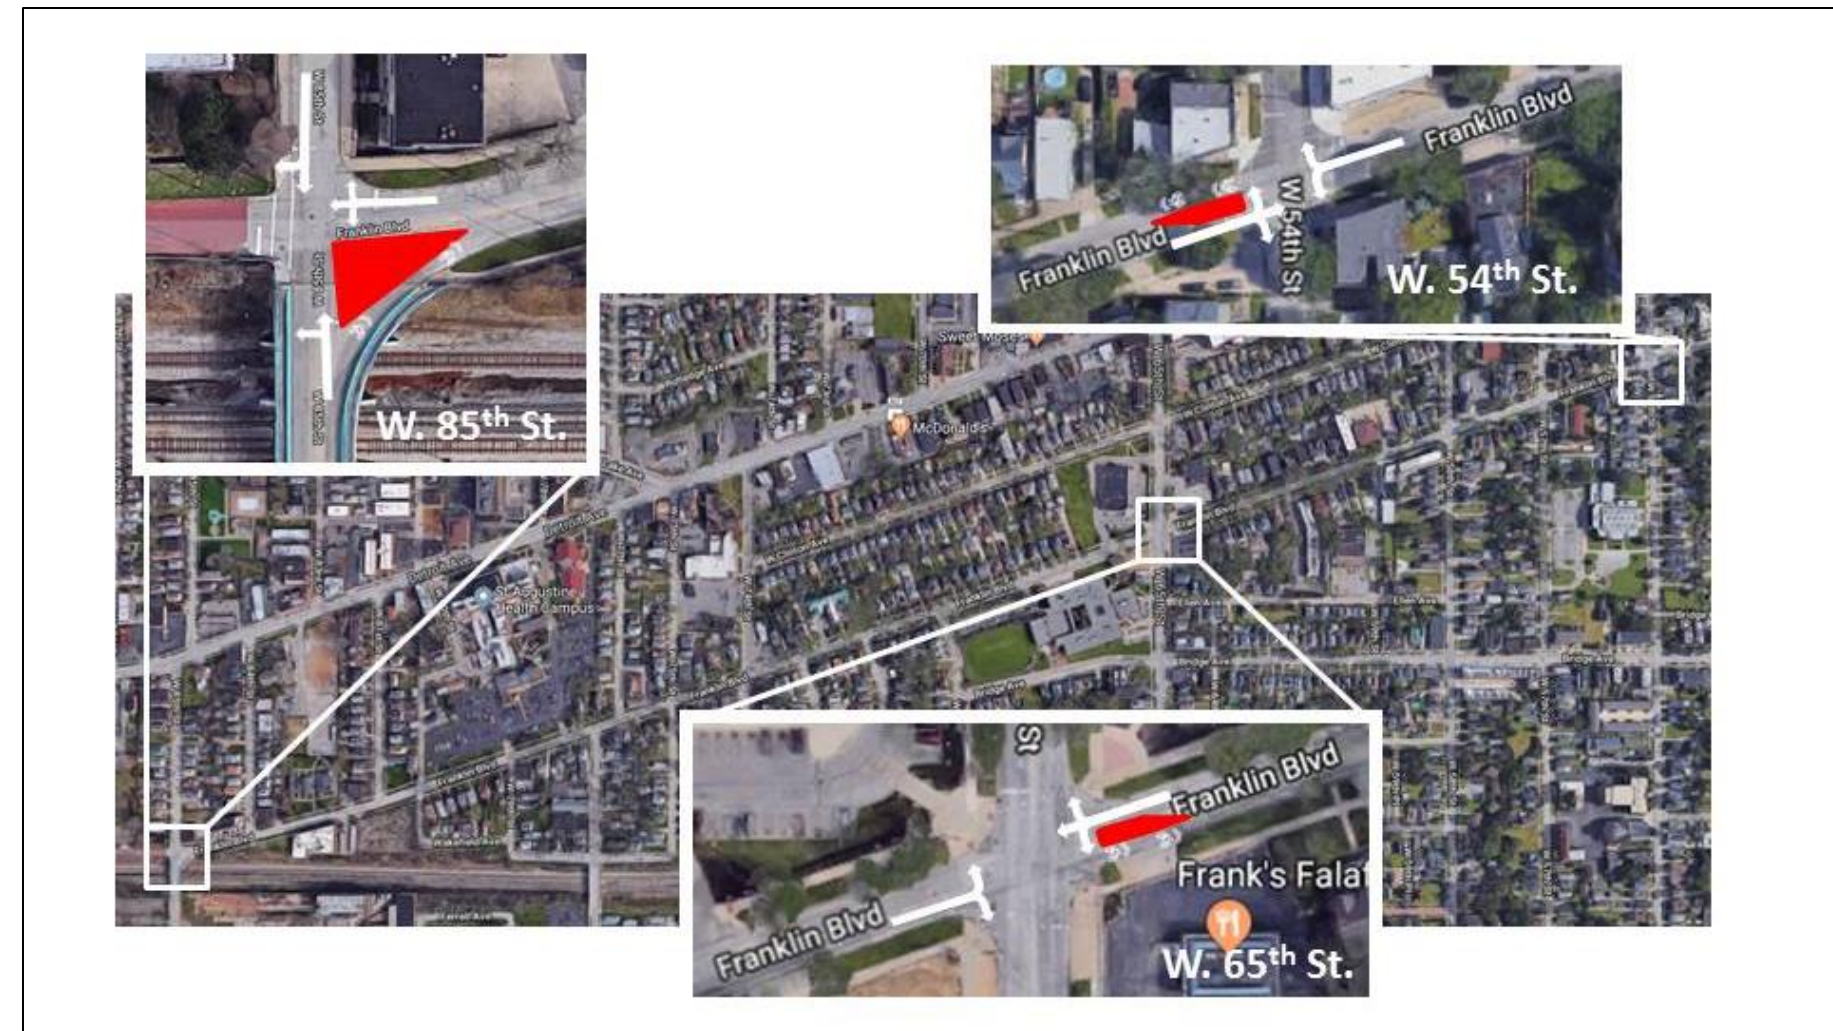

Franklin Boulevard Temporary Traffic Calming Demonstration Results

Franklin Blvd. Temporary Diverter Configuration

Online Survey Participants—Near West Side Self-Reported Residence

Franklin Blvd. Diverter Demonstration--Morning Peak Volume Change

Franklin Blvd. Diverter Demonstration--Evening Peak Volume Change