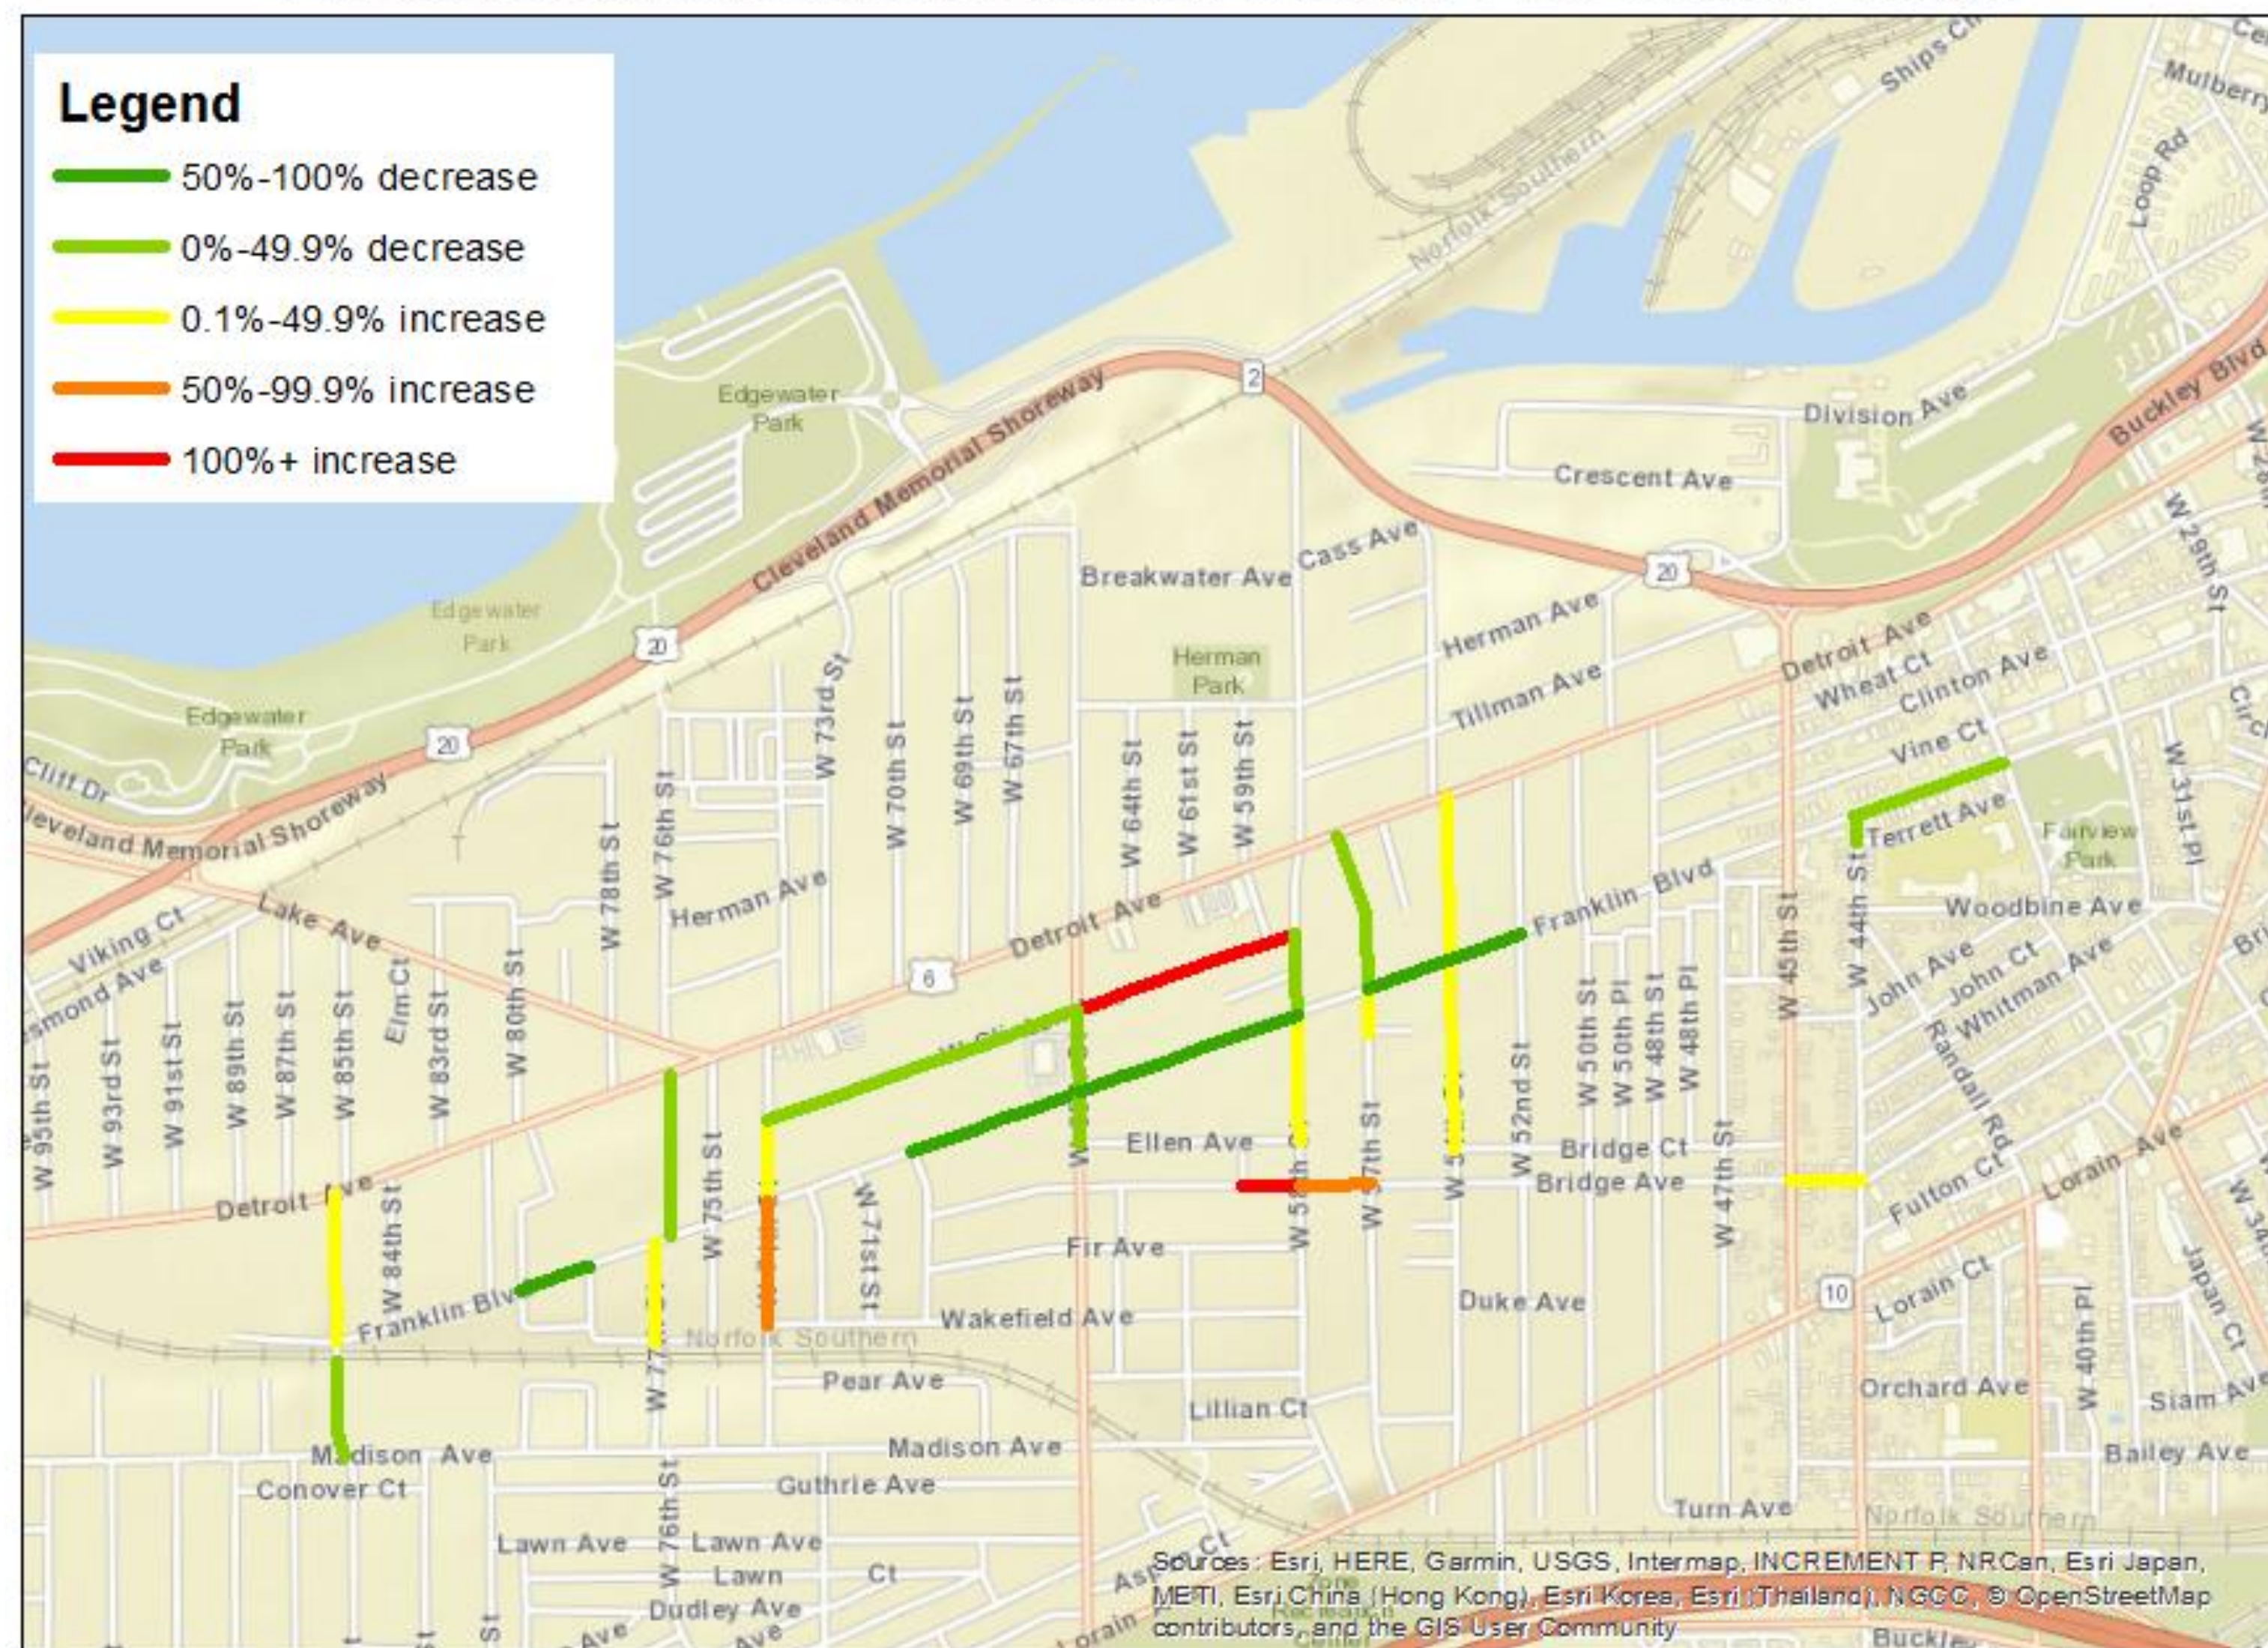

Franklin Boulevard Temporary Traffic Calming Demonstration Results

Franklin Blvd. Temporary Diverter Configuration

Online Survey Participants—Near West Side Self-Reported Residence

Franklin Blvd. Diverter Demonstration--Morning Peak Volume Change

Franklin Blvd. Diverter Demonstration--Evening Peak Volume Change