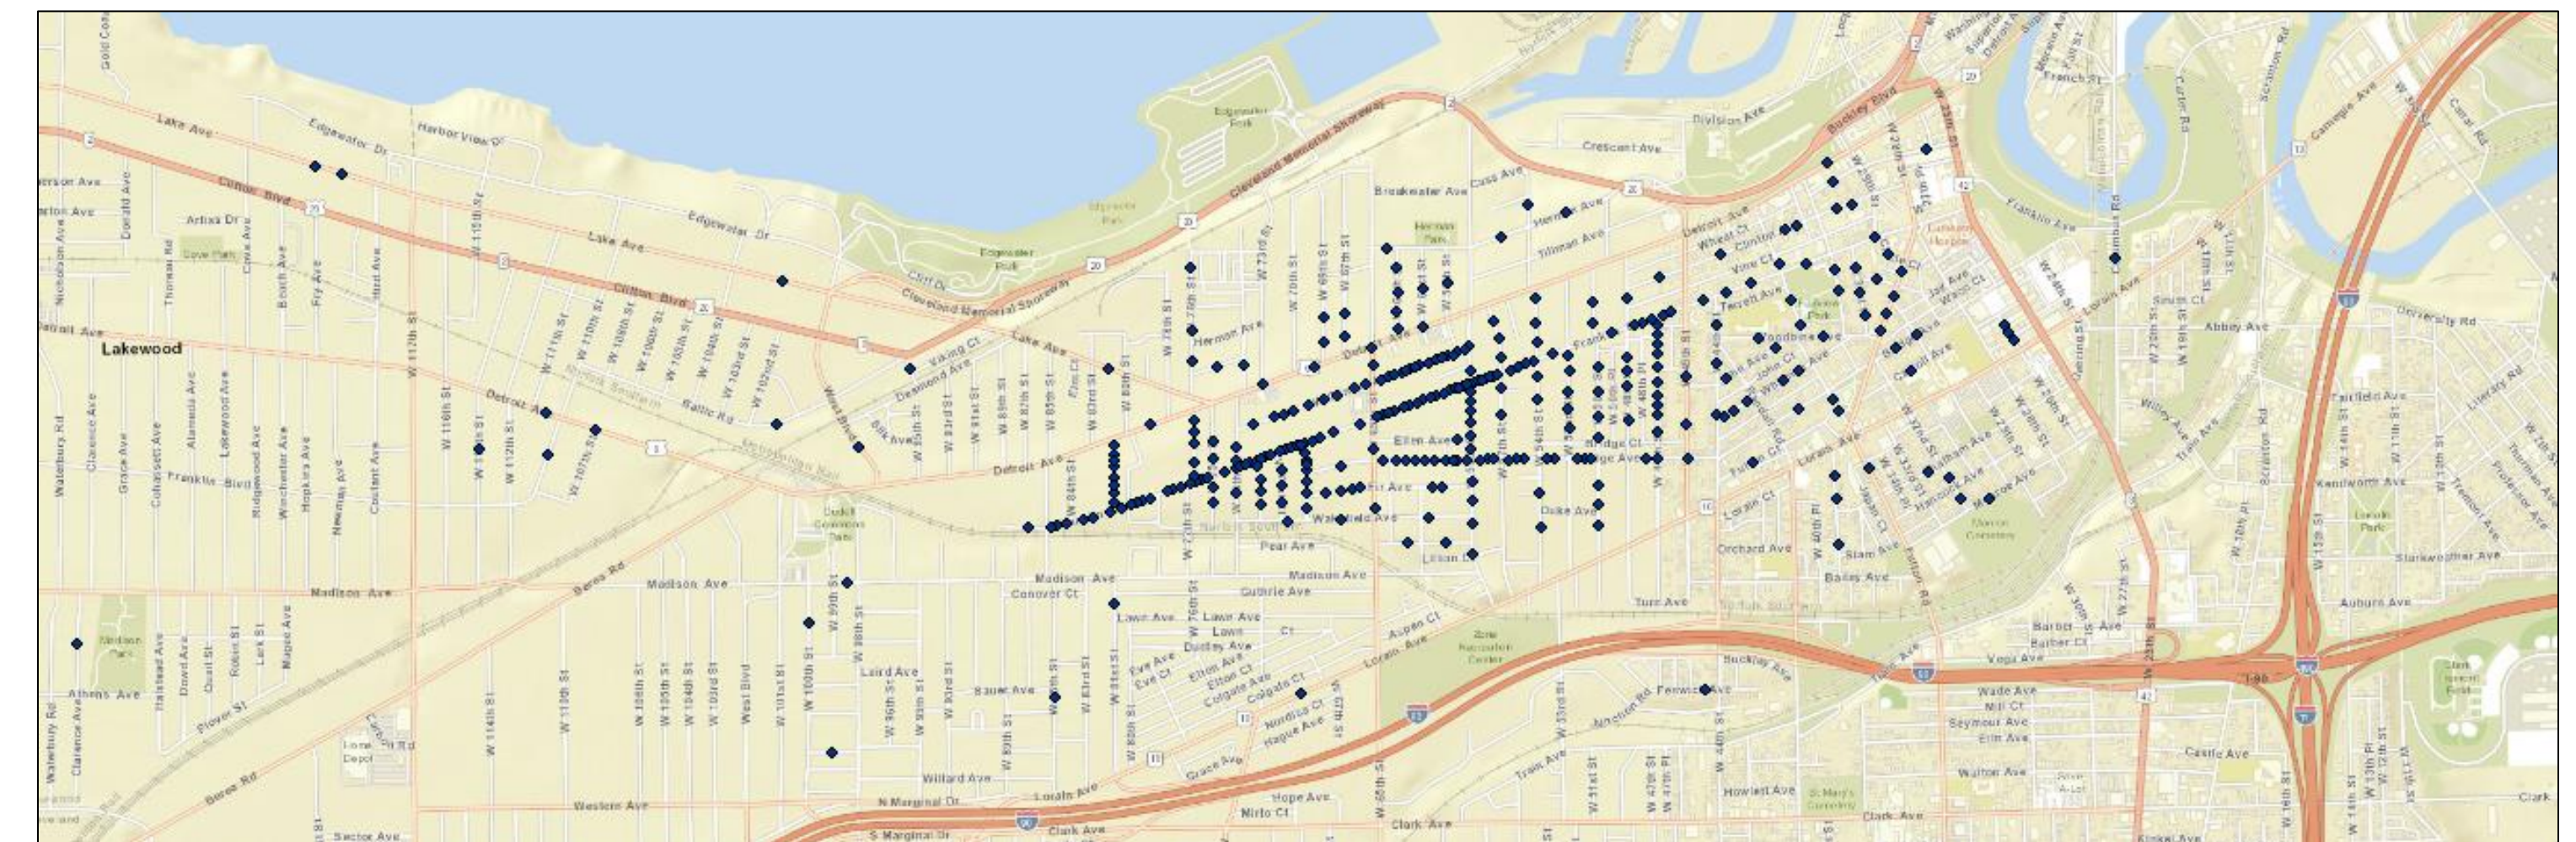

Franklin Boulevard Temporary Traffic Calming Demonstration Results

Franklin Blvd. Temporary Diverter Configuration

Online Survey Participants—Near West Side Self-Reported Residence

Franklin Blvd. Diverter Demonstration--Morning Peak Volume Change

Franklin Blvd. Diverter Demonstration--Evening Peak Volume Change