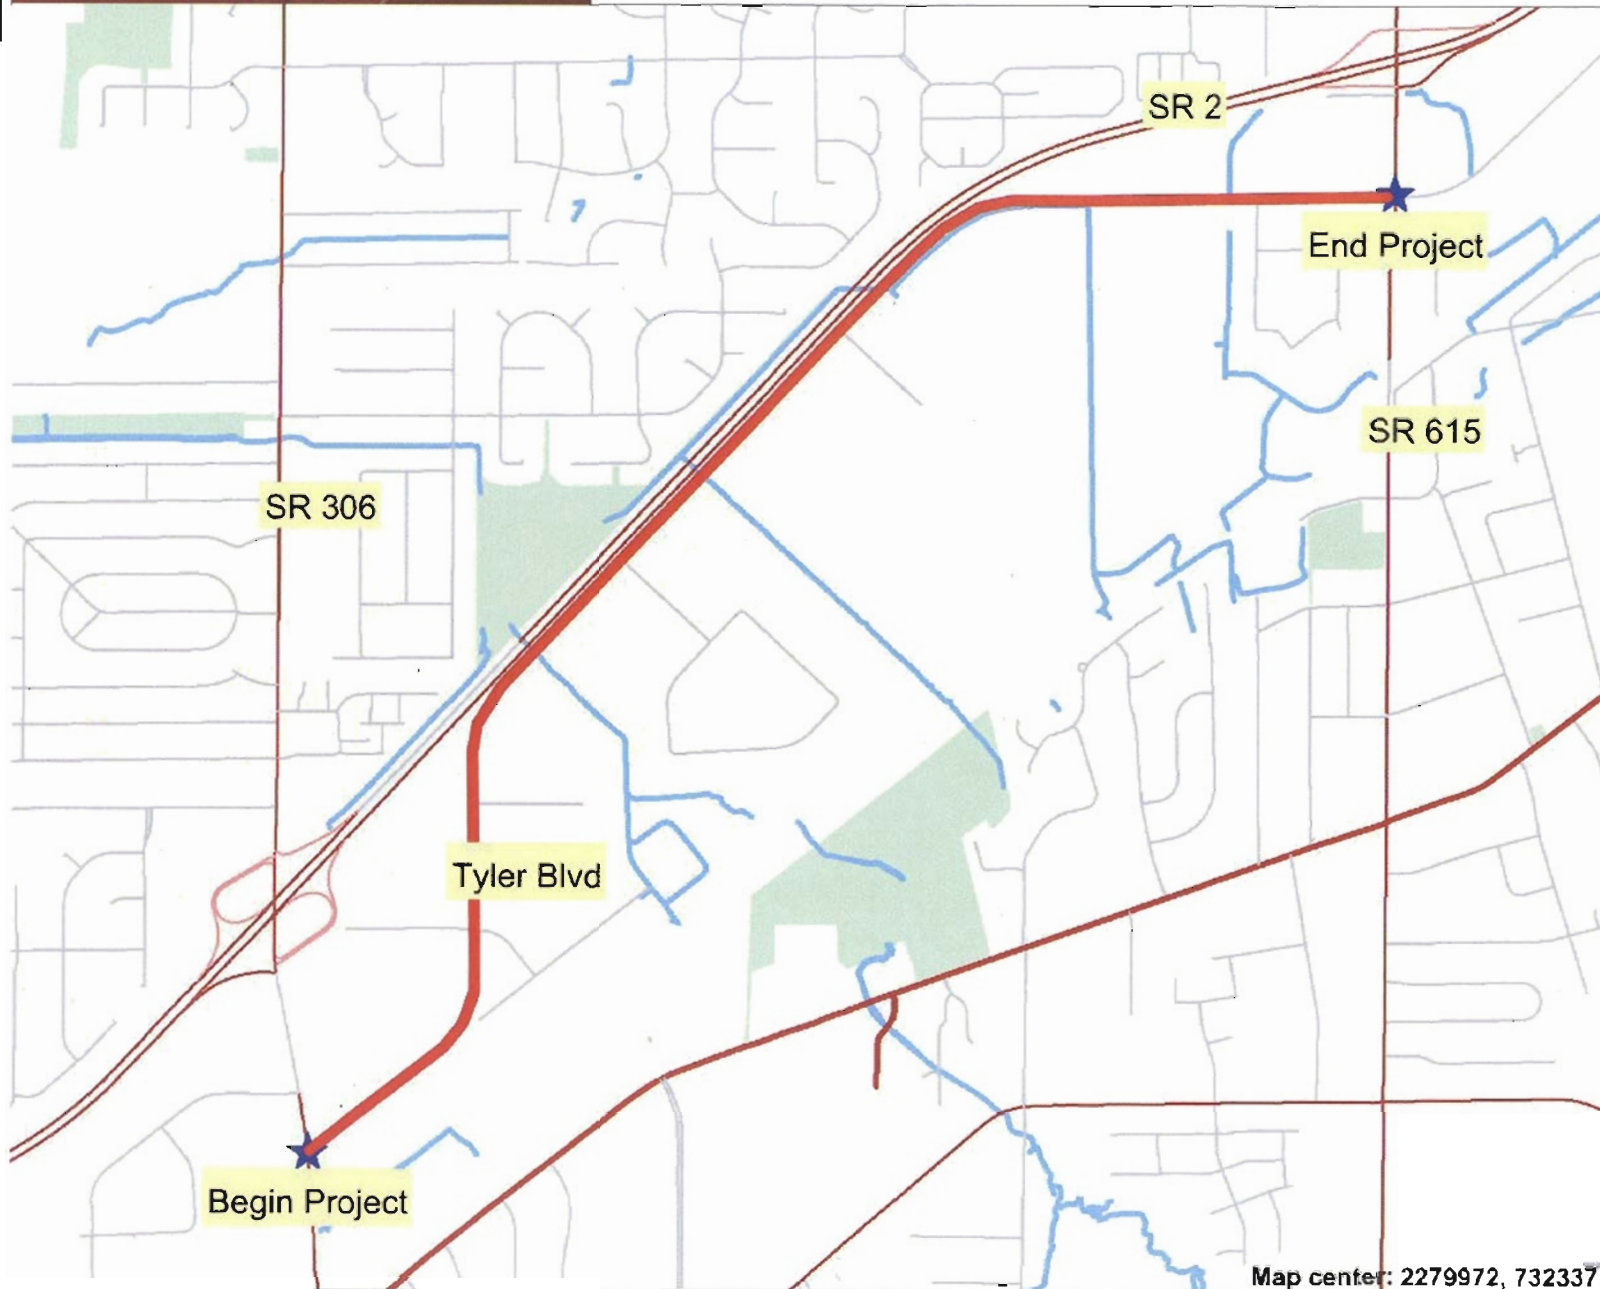

# Tyler Boulevard Resurfacing

- ### Legend
- Lake Erie Shore
  - City Boundary
  - Streets**
  - Primary road with limited access or interstate highway
  - Primary road without limited access, U.S. and State highway
  - Secondary and connecting road, State and county highways
  - Access ramp
  - Other local roads
  - Streams
  - Lagoon
  - Parks
  - MOTL Boundary
  - Background

Scale: 1:23,134

Map center: 2279972, 732337

This map is a user generated static output from an Internet mapping site and is for general reference only. Data layers that appear on this map may or may not be accurate, current, or otherwise reliable. THIS MAP IS NOT TO BE USED FOR NAVIGATION. Use and distribution of this map subject to copyright and disclaimer notices at [www.geocortex.net](http://www.geocortex.net).