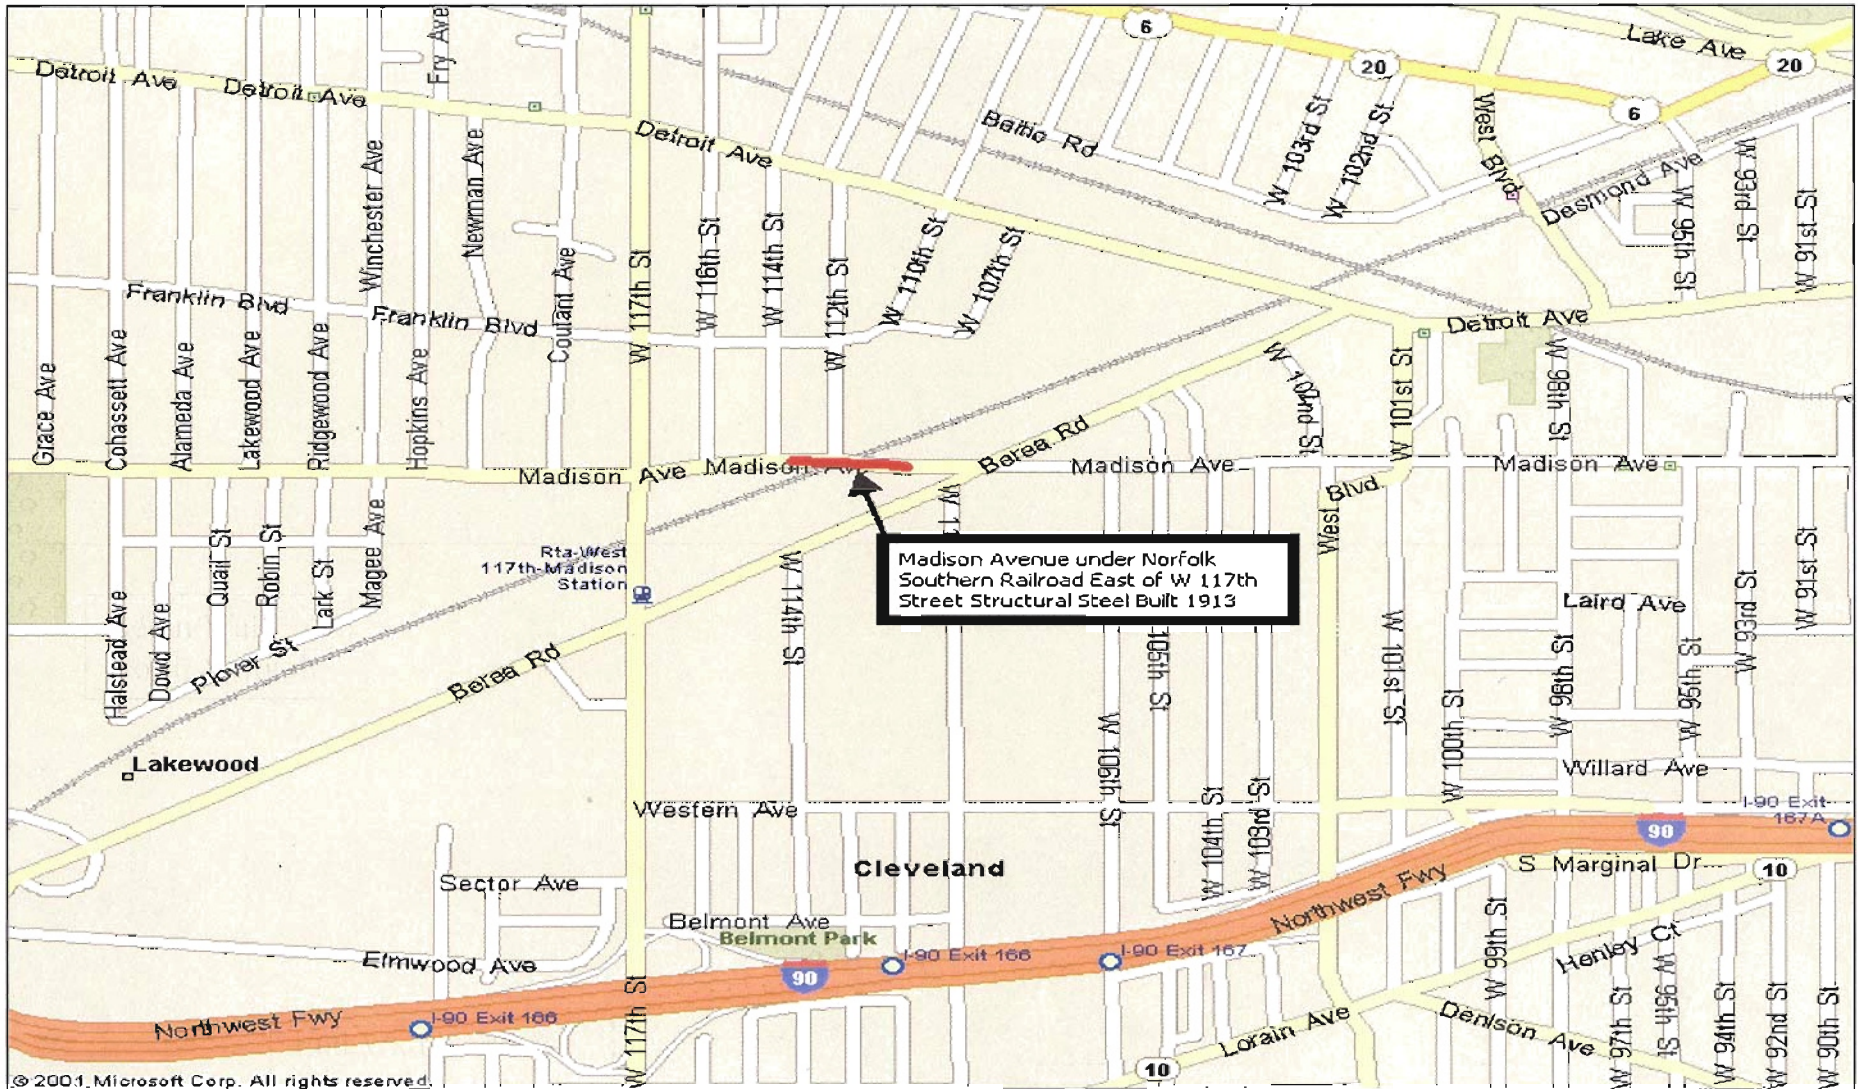

CITY OF CLEVELAND

Mayor Frank G. Jackson

Location Map

Madison Avenue

© 2001 Microsoft Corp. All rights reserved.