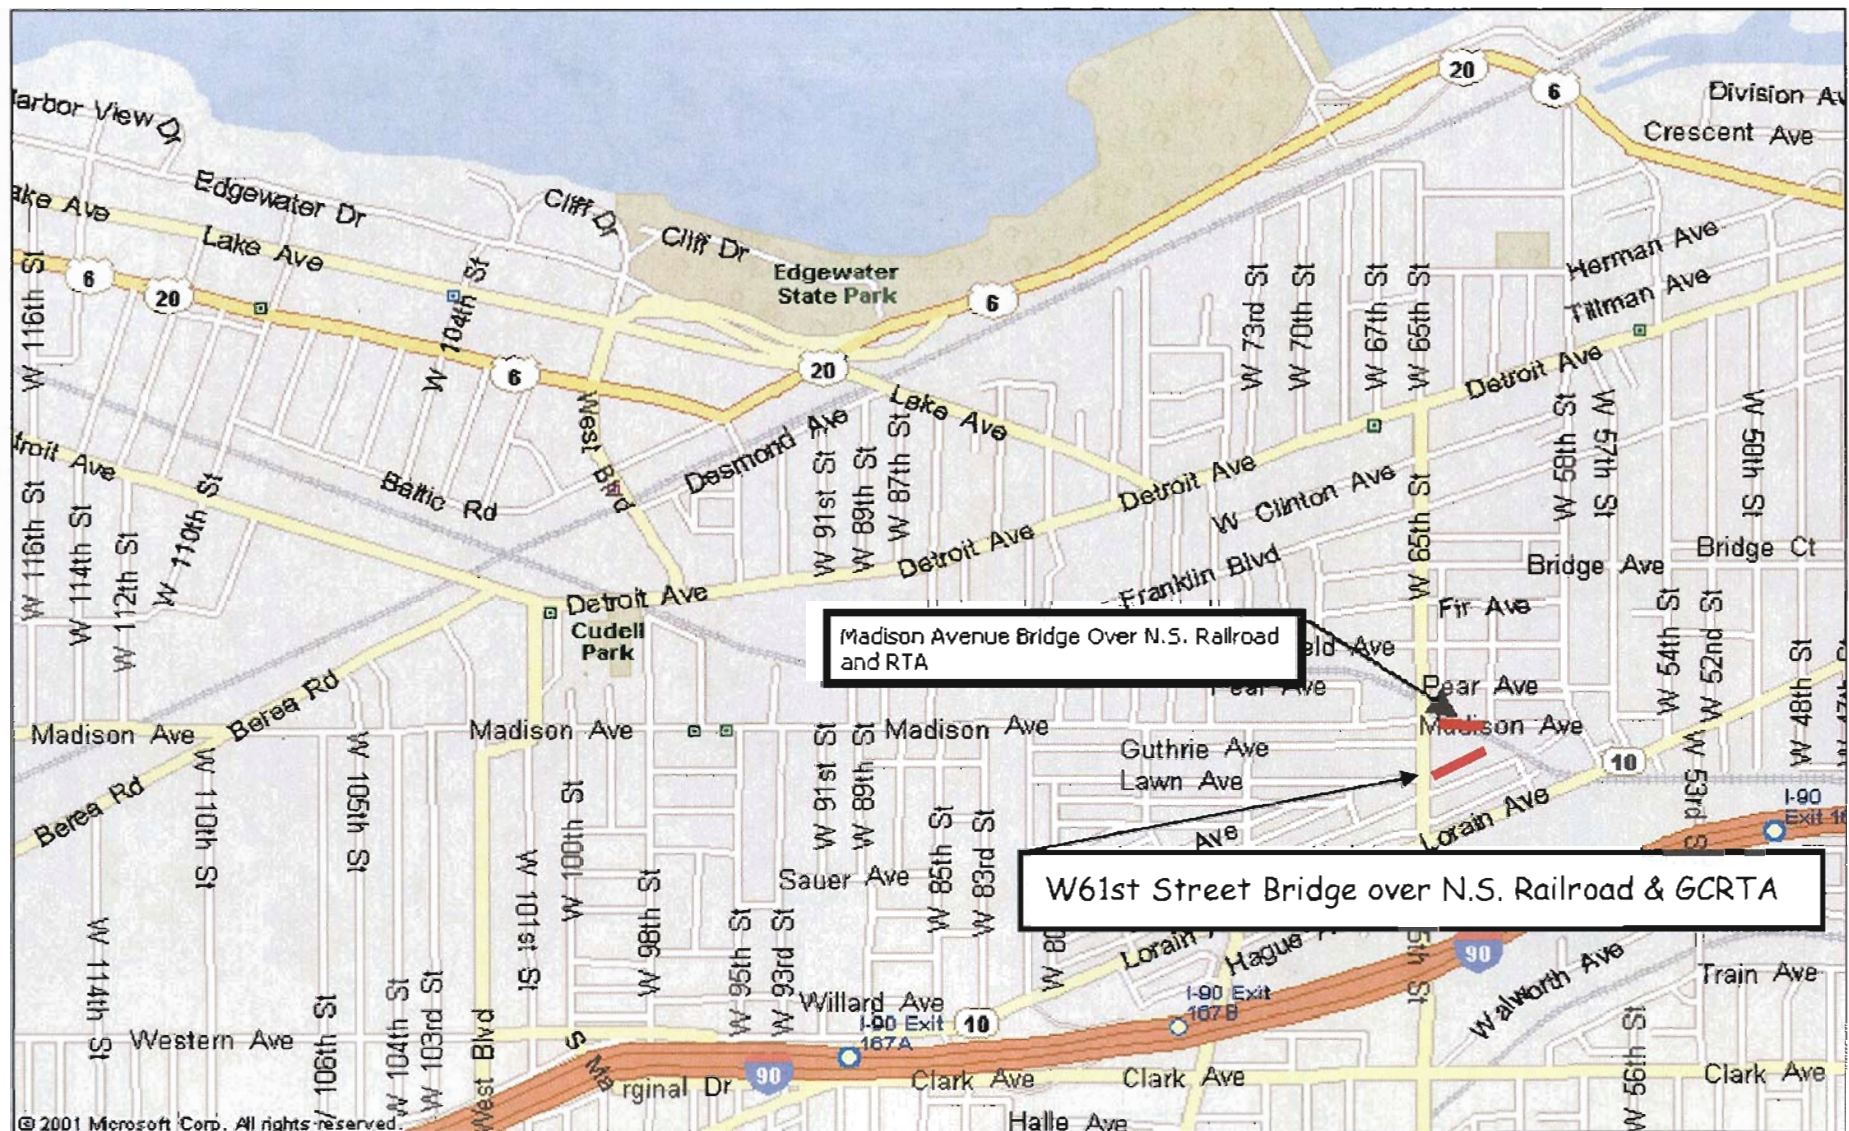

CITY OF CLEVELAND

Mayor Frank G. Jackson

Location Map

Madison Avenue Bridge/W61st over RTA and N.S. Railroad

© 2001 Microsoft Corp. All rights reserved.