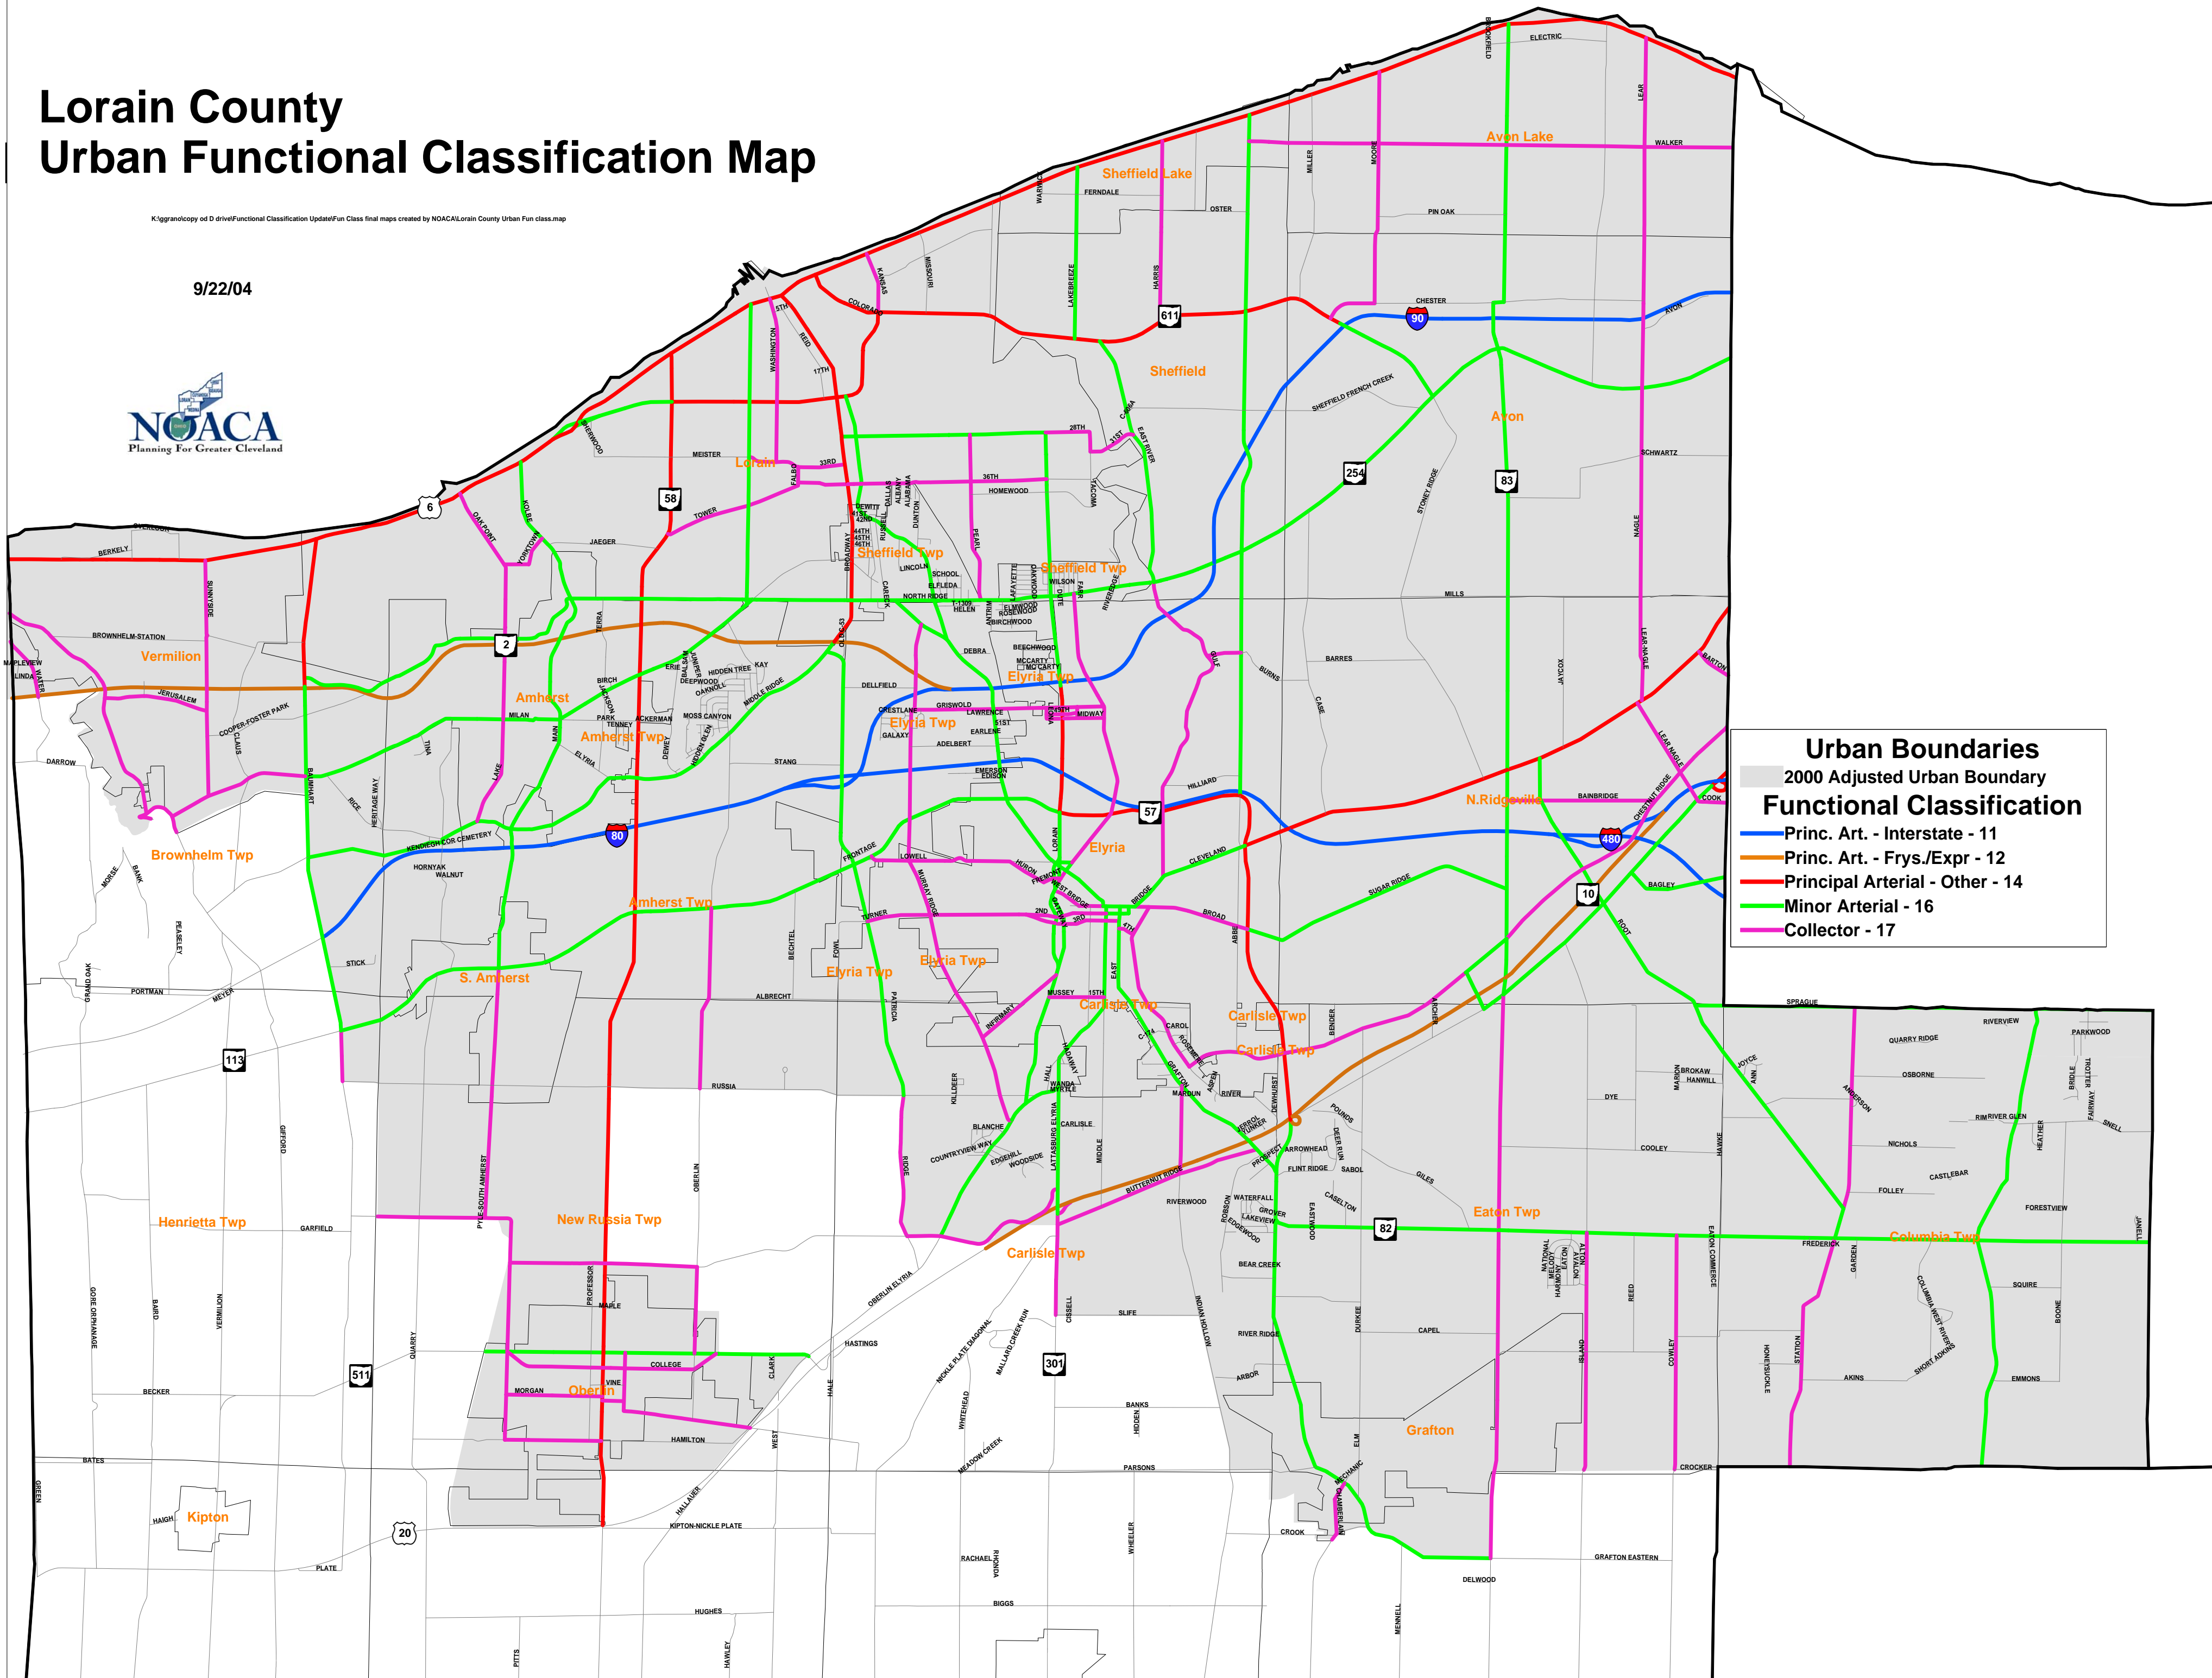

Lorain County Urban Functional Classification Map

9/22/04

Urban Boundaries
2000 Adjusted Urban Boundary

Functional Classification

- Princ. Art. - Interstate - 11
- Princ. Art. - Frys./Expr - 12
- Principal Arterial - Other - 14
- Minor Arterial - 16
- Collector - 17