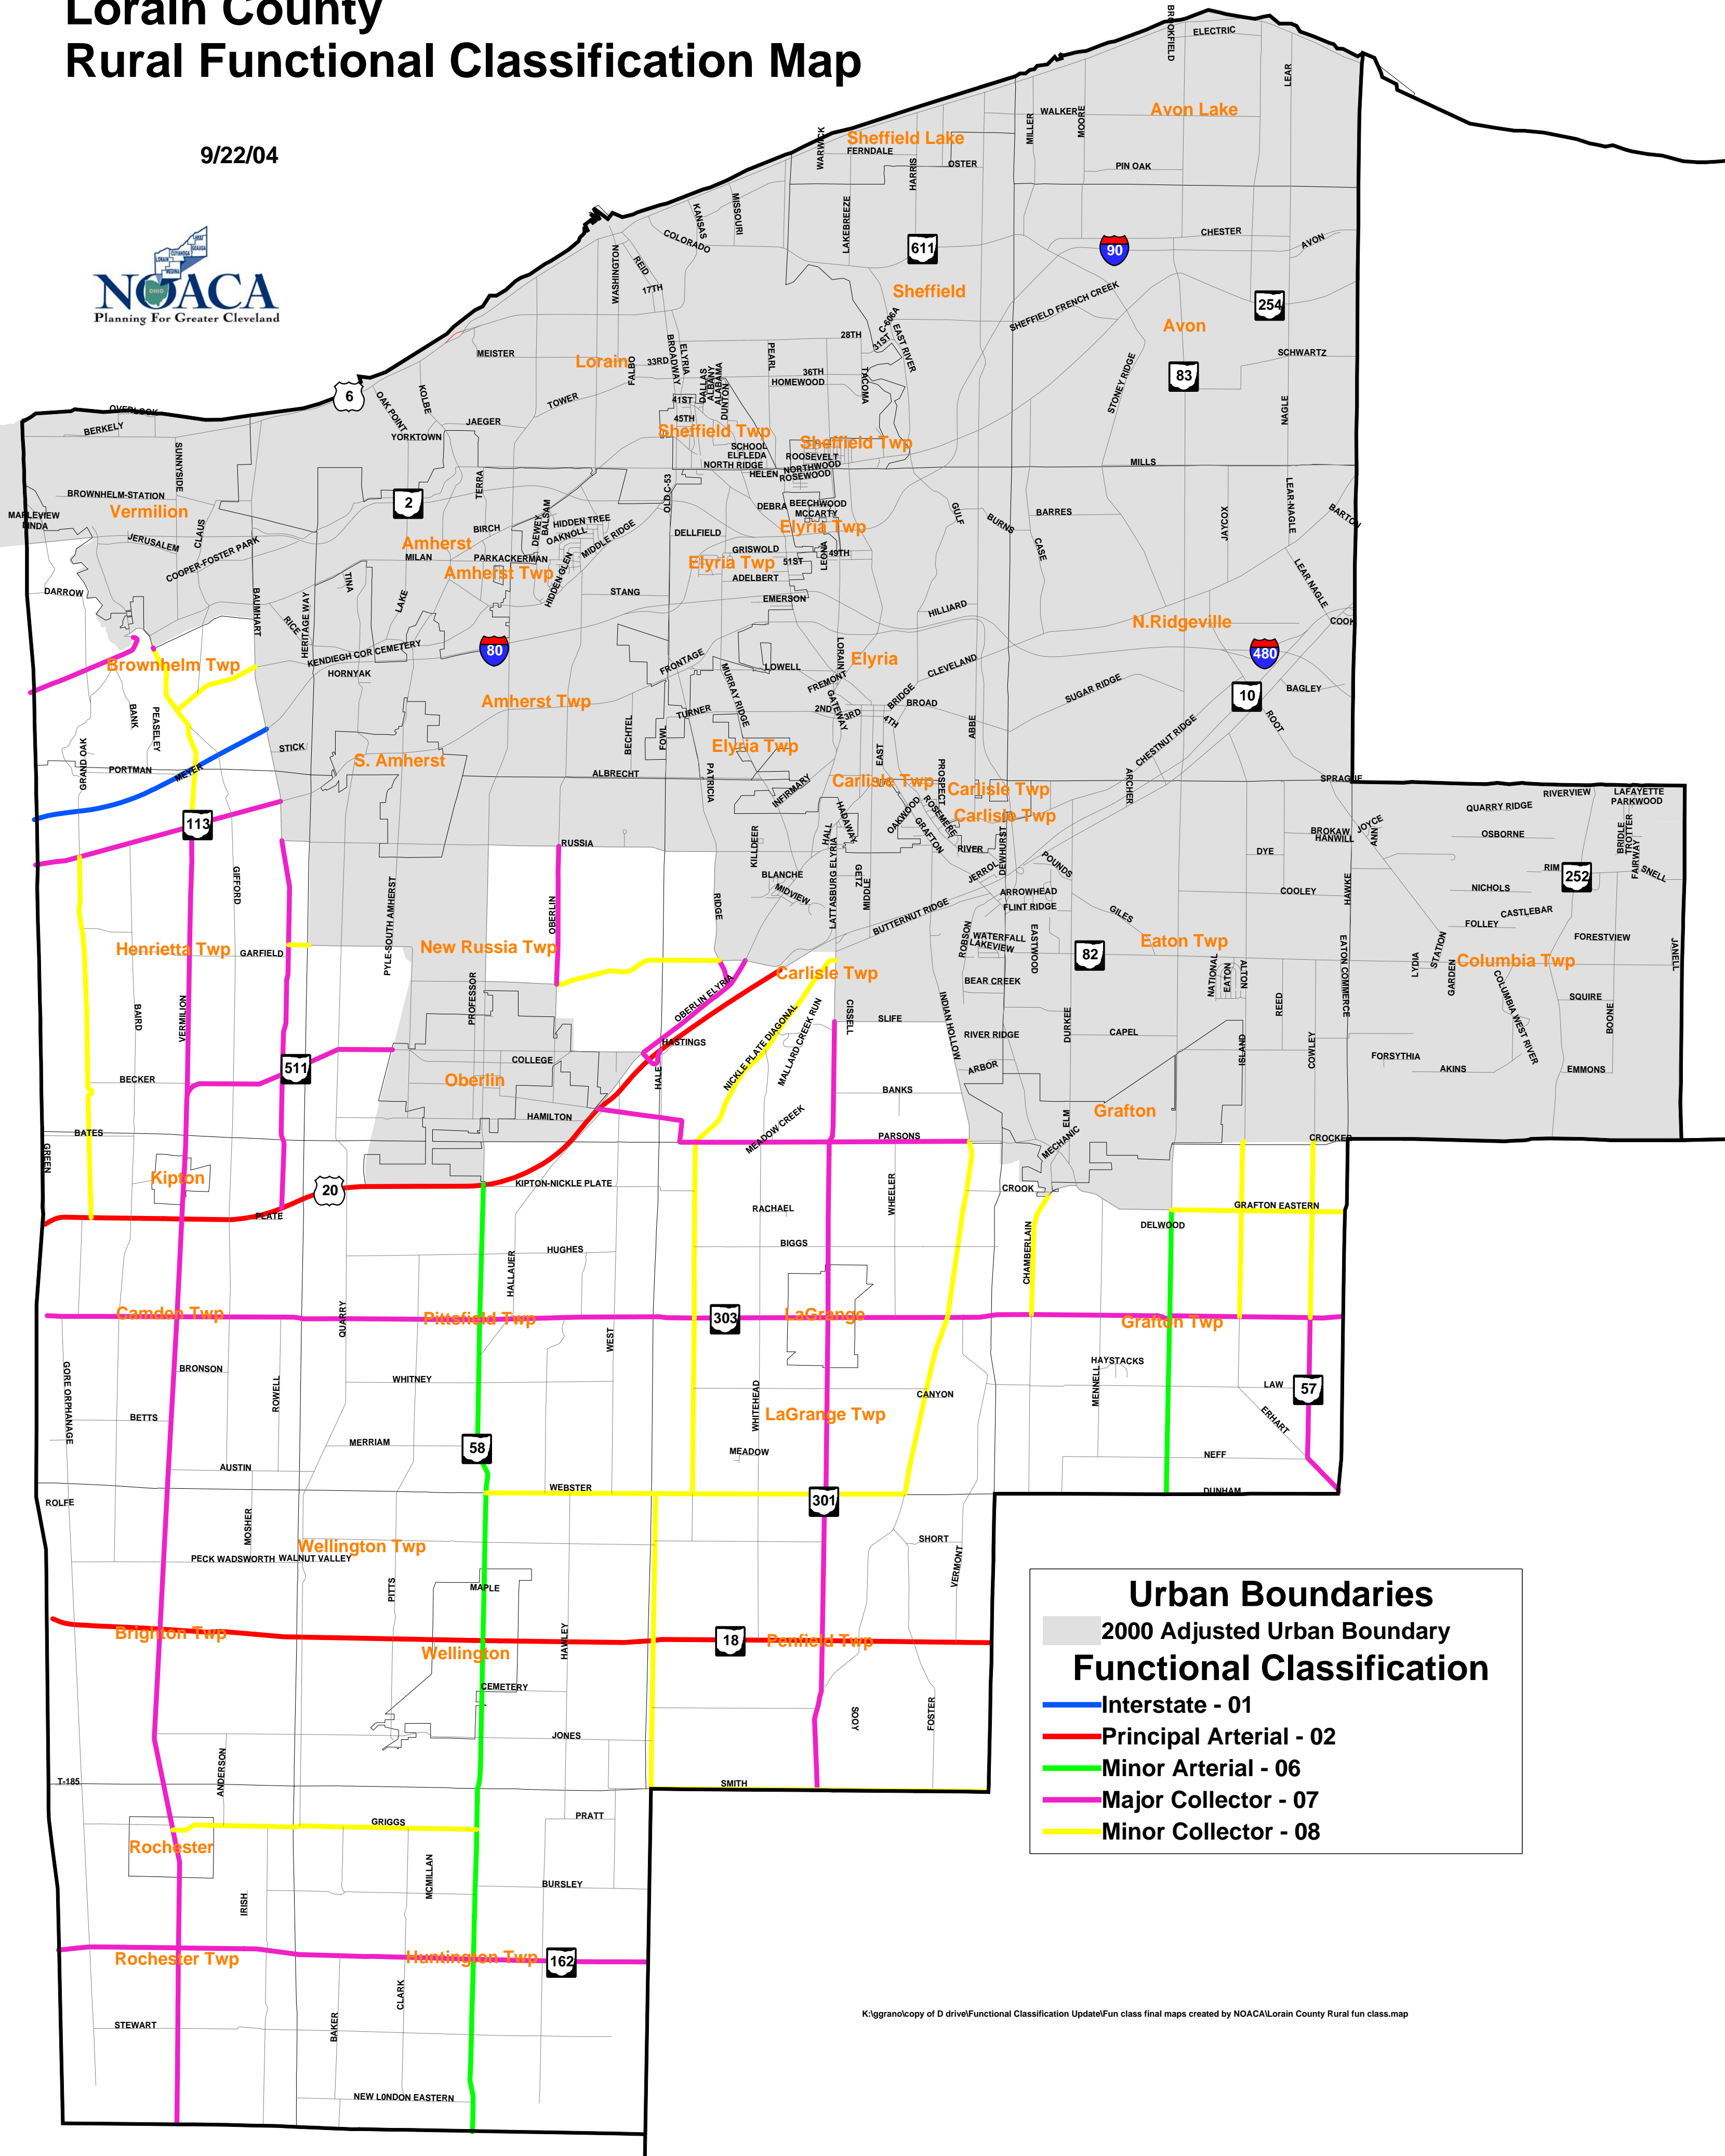

# Lorain County Rural Functional Classification Map

9/22/04

**Urban Boundaries**  
 2000 Adjusted Urban Boundary

**Functional Classification**

- Interstate - 01
- Principal Arterial - 02
- Minor Arterial - 06
- Major Collector - 07
- Minor Collector - 08

K:\ggranolopy of D drive\Functional Classification Update\Fun class final maps created by NOACA\Lorain County Rural fun class.map