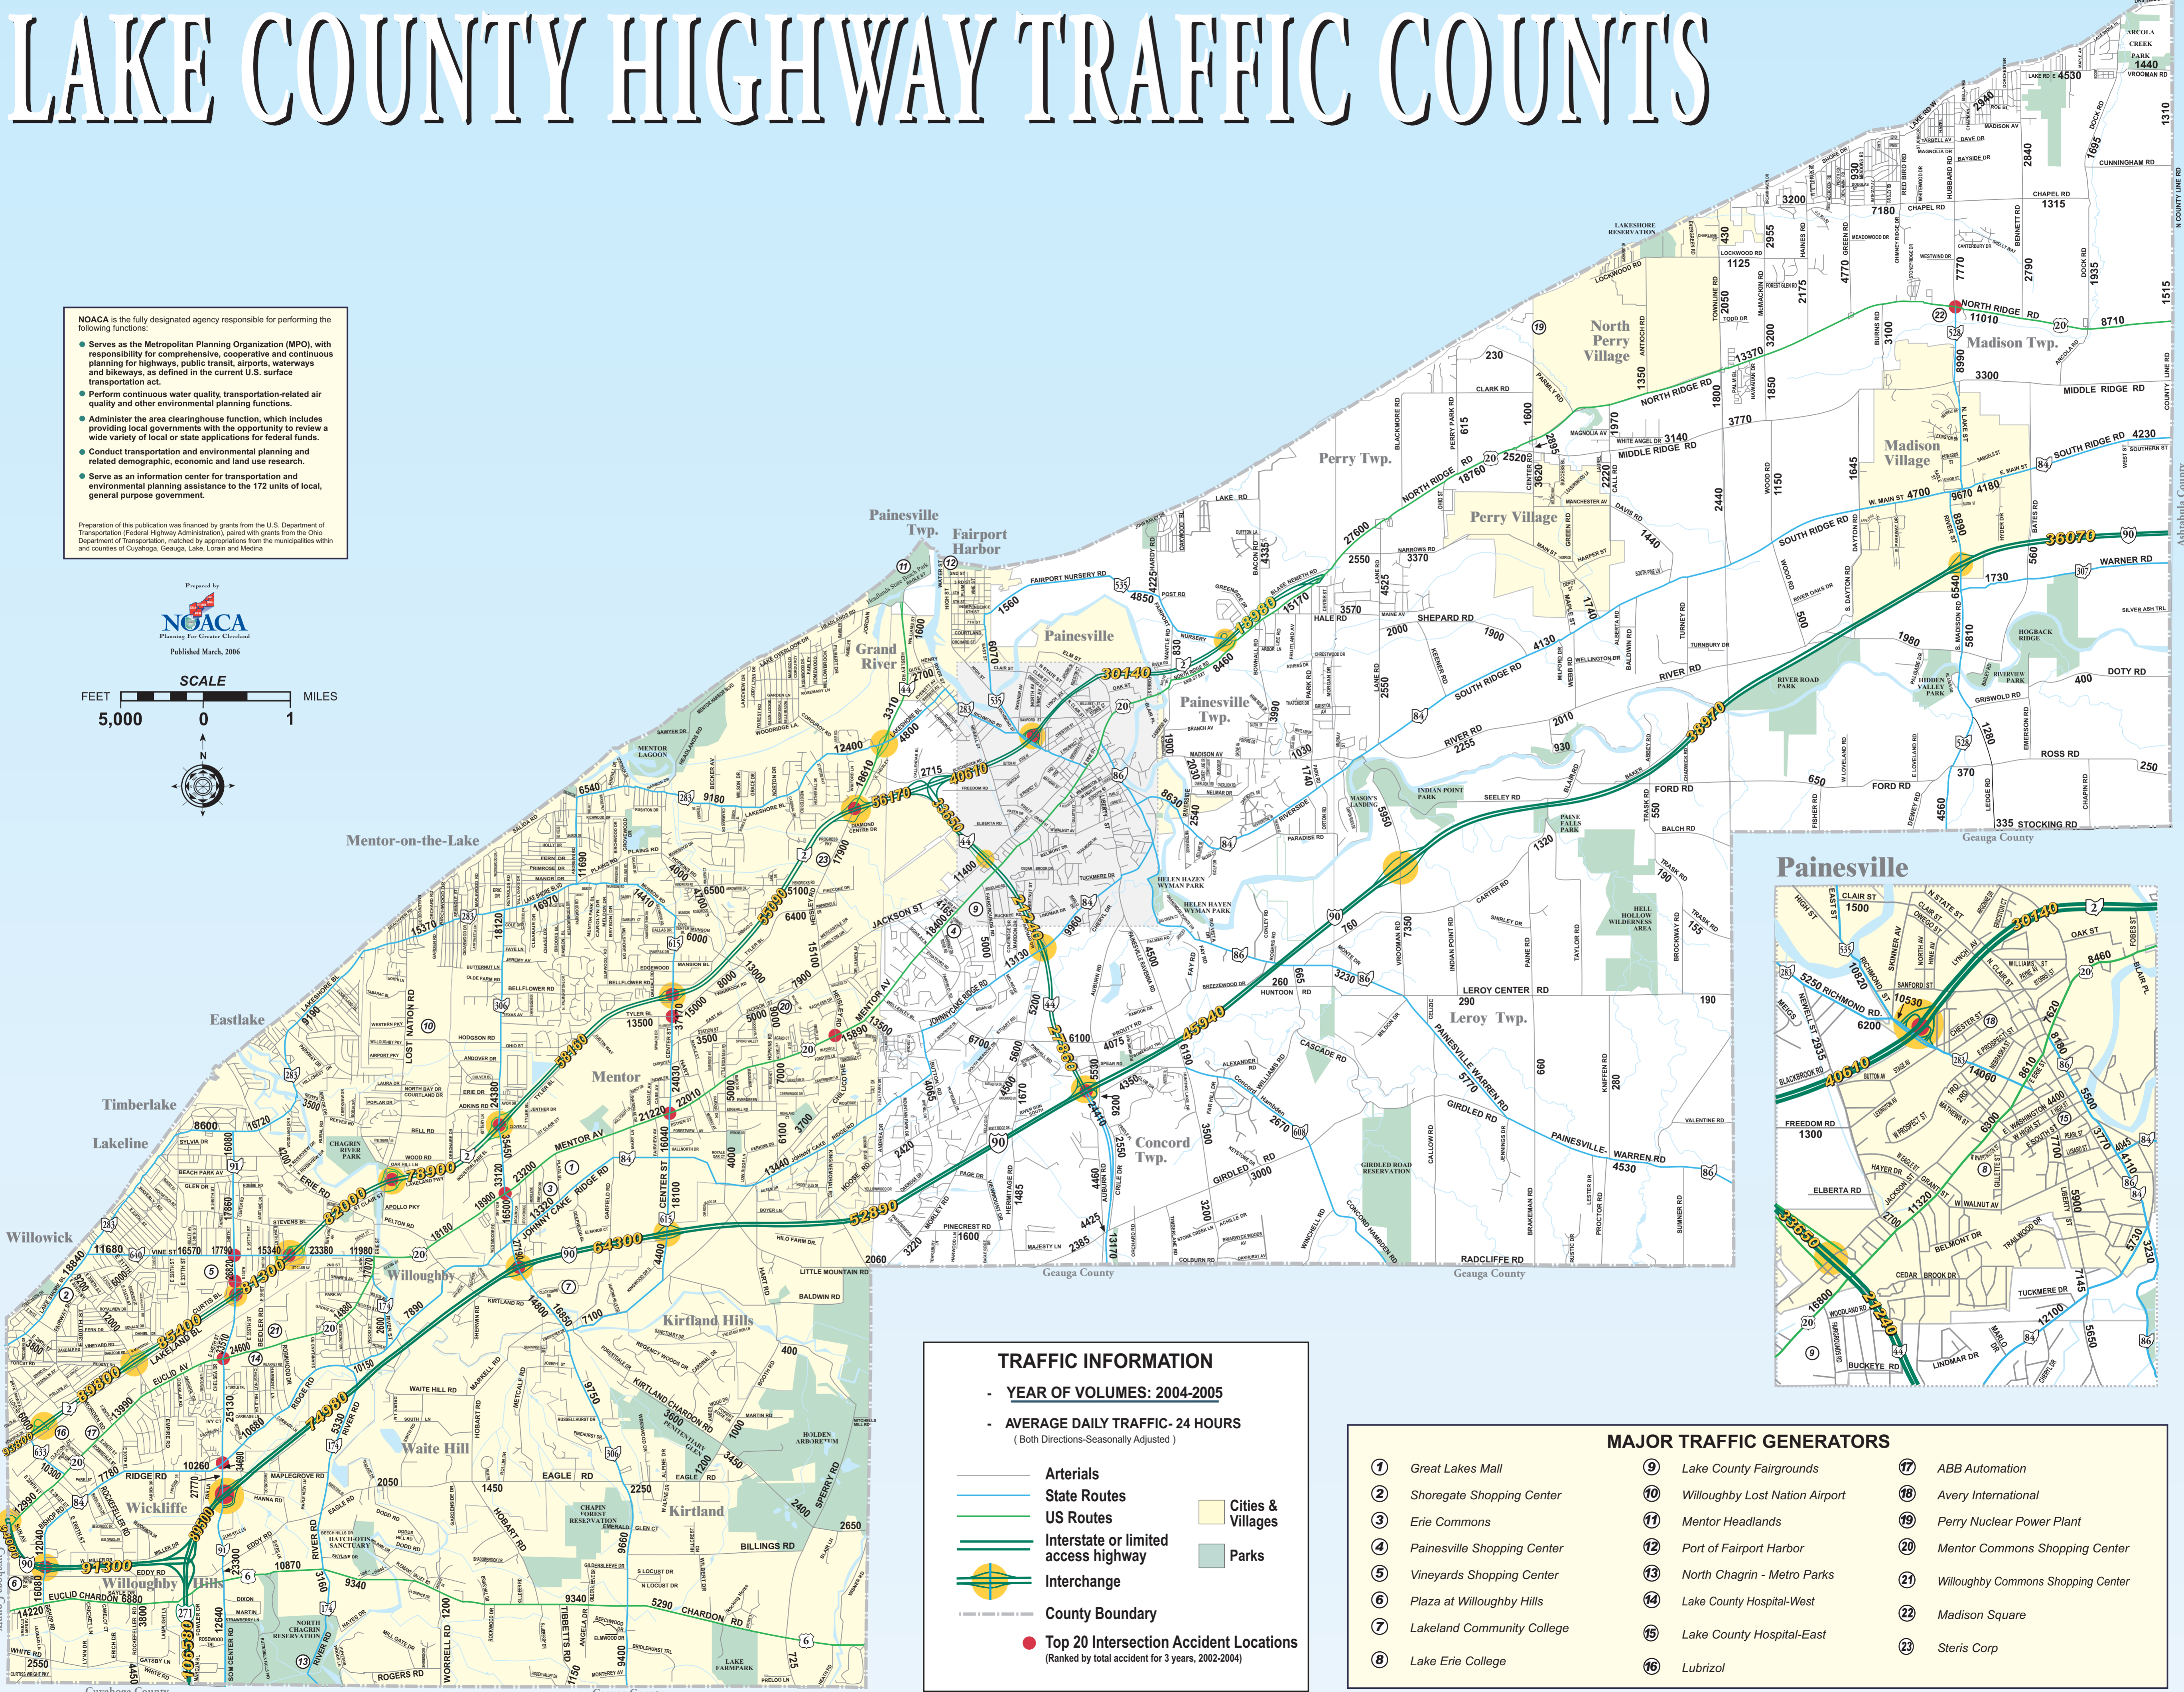

LAKE COUNTY HIGHWAY TRAFFIC COUNTS

TRAFFIC INFORMATION

- YEAR OF VOLUMES: 2004-2005
- AVERAGE DAILY TRAFFIC- 24 HOURS (Both Directions-Seasonally Adjusted)

	Arterials		Cities & Villages
	State Routes		Parks
	US Routes		
	Interstate or limited access highway		
	Interchange		
	County Boundary		
	Top 20 Intersection Accident Locations (Ranked by total accident for 3 years, 2002-2004)		

MAJOR TRAFFIC GENERATORS

1 Great Lakes Mall	9 Lake County Fairgrounds	17 ABB Automation
2 Shoregate Shopping Center	10 Willoughby Lost Nation Airport	18 Avery International
3 Erie Commons	11 Mentor Headlands	19 Perry Nuclear Power Plant
4 Painesville Shopping Center	12 Port of Fairport Harbor	20 Mentor Commons Shopping Center
5 Vineyards Shopping Center	13 North Chagrin - Metro Parks	21 Willoughby Commons Shopping Center
6 Plaza at Willoughby Hills	14 Lake County Hospital-West	22 Madison Square
7 Lakeland Community College	15 Lake County Hospital-East	23 Steris Corp
8 Lake Erie College	16 Lubrizol